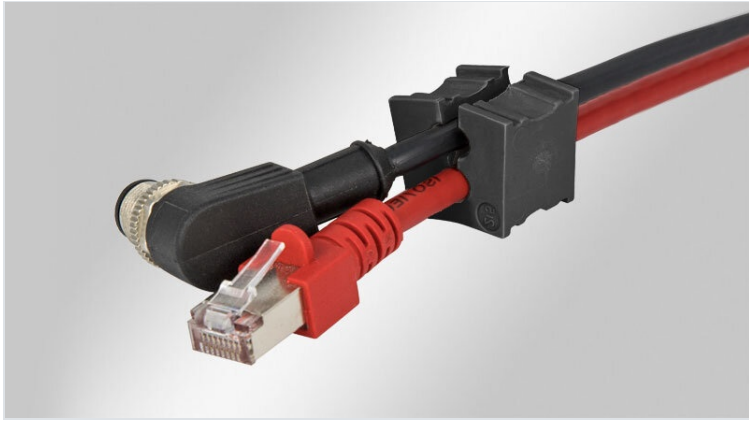

# KT multi | KT special | Multi-hole / special cable grommets, black

for cable diameters 1 - 8 mm and special cables / IP54

Cable grommets KT small are used with the following cable entry components:

- [KEL cable entry frames](#)
- [KVT split cable glands](#)

**Black KT grommets have an increased chemical resistance, e.g. against aggressive oils, coolants etc.**

KT multi-hole and special grommets enable a sealing of the cables with IP54.

When using double or quadruple grommets the cable density of cable entry frames and cable glands can be greatly increased. The multi-hole model range KT small is designed for cable diameters from 1 to 8 mm. icotek also offers special cable grommets for e.g. ASI lines. ATG adapter grommets provide the possibility to hold a small KT grommet to reduce the clamping range down to 1 mm.

When installing the small grommets in multiple rows, the flat sides should be facing each other. This allows the flat sides to match up and provide a secure seal.

IP54

RINA

ECOLAB certified

RoHS compliant